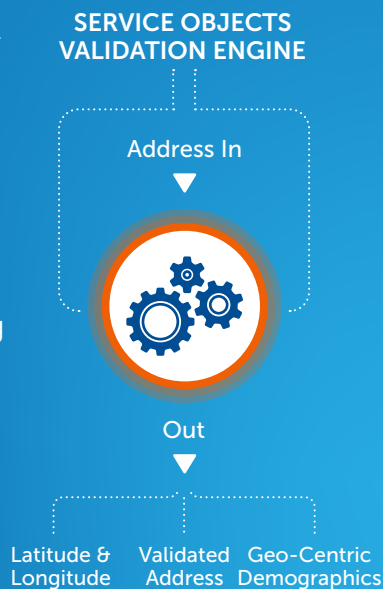

DOTS Address Insight

Address Insight brings together three of our most powerful services to provide a deeper understanding of your address data.

Starting with Address Validation, we verify, correct, and standardize US addresses down to the unit/suite level. Once addresses are validated, Address Geocode translates addresses into longitude and latitude coordinates with near-perfect accuracy. Demographics are also appended with over 140 geo-centric data points providing confidence in your location intelligence.

How It Works

Integrated Address Validation

Addresses are validated and corrected using a combination of USPS address data and 15M+ addresses not recognized by the USPS.

Returns Accurate Roof-Top Geo-Coordinates

Accurate latitude and longitude coordinates are provided, along with incorporated and unincorporated city boundary flags.

Appends Location Specific Demographics

Demographic components include census tract and block values, county and state FIPS, household and income data, housing values and more.

Features and Benefits

Location Intelligence

From a single address, Address Insight provides precise roof-top level longitude and latitude coordinates, critical postal deliverability information and over 140 demographic data points, including 13 incorporated & unincorporated flags.

Risk Assessment

Address Insight provides accurate level geo-coordinates for calculating distances to potential risks like underground storage tanks, flood plains, shorelines, fault lines, and other natural disaster zones, helping insurance companies better determine risk factors.

Supports Segmentation for Target Marketing

Segment and focus your marketing messages using location and demographic data, including: