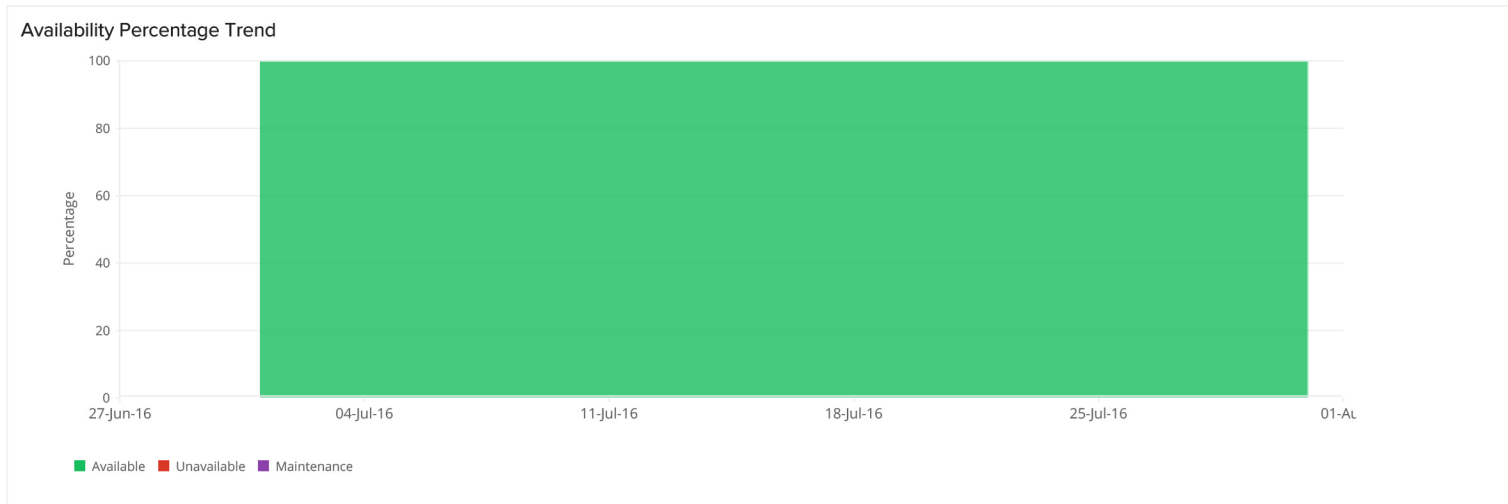

DOTS Live Geophone - Availability Summary Report

**100%**  
Availability

**0 Mins 0 Secs**  
Total Outage Duration

**0**  
Number of Outages

Monitor Availability Summary	
Total Downtime	0% (OR) 0 Mins 0 Secs
Total Uptime	100% (OR) 31 days 0 Hrs 0 Mins
MTTR	0 Mins 0 Secs
MTBF	0 Mins 0 Secs

Monitor Suspended Summary	
Total Suspended Time	0 Mins 0 Secs
Total Suspended Time Percentage	0%
Total Scheduled Maintenance	0 Mins 0 Secs
Total Scheduled Maintenance Percentage	0%